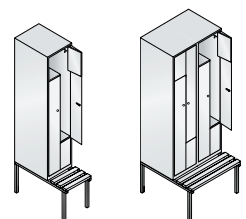

Clear opening dimensions per compartment (H x W x D): 1225 x 350/160 x 480 mm
Height of the wide section: 340 mm

Special folding-door mechanism:

- low space requirements
- no risk of collision
- comfortable operation via locks in the center

Z lockers

on base 100 mm high,
doors in color of the body and 10 mm
height adjustment

1. Dimensions and design

	420	820
Width	420	820
Depth	510	510
Height	1800	1800
for no. of persons	2	4
CSC	3	5
Order no.	8023-122	8023-224
Price		

Z lockers

on bench built
underneath the locker,
with bench slats made of
hard beechwood

1. Dimensions and design

	420	820
Width	420/825	510/825
Height	2090	2090
for no. of persons	2	4
CSC	3	5
Order no.	8053-122	8053-224
Price		

Clear opening dimensions per compartment (H x W x D): 1225 x 350/160 x 480 mm
Height of the wide section: 340 mm

The practical, sturdy wardrobe rail made of oval profile with 3 twist-proof sliding hooks is very user-friendly and allows several garments to be hung at intervals.