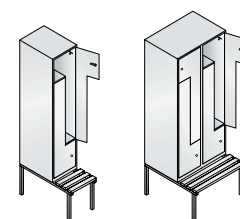

Z lockers

on bench built
underneath the locker,
with bench slats made of
hard beechwood

1. Dimensions and design

	420	820
Width	420/825	510/825
Height	2090	2090
for no. of persons	2	4
CSC	3	5
Order no.	8053-122	8053-224
Price		

Clear opening dimensions per compartment (H x W x D): 1225 x 350/160 x 480 mm
Height of the wide section: 340 mm

The practical, sturdy wardrobe rail made of oval profile with 3 twist-proof sliding hooks is very user-friendly and allows several garments to be hung at intervals.

Z lockers

on base 100 mm high,
doors in color of the body and 10 mm
height adjustment

1. Dimensions and design

	420	820
Width	420	820
Depth	510	510
Height	1800	1800
for no. of persons	2	4
CSC	3	5
Order no.	8123-122	8123-224
Price		

Z lockers

on bench built
underneath the locker,
with bench slats made of
hard beechwood

1. Dimensions and design

	420	820
Width	420	820
Depth	510/825	510/825
Height	2090	2090
for no. of persons	2	4
CSC	3	5
Order no.	8153-122	8153-224
Price		